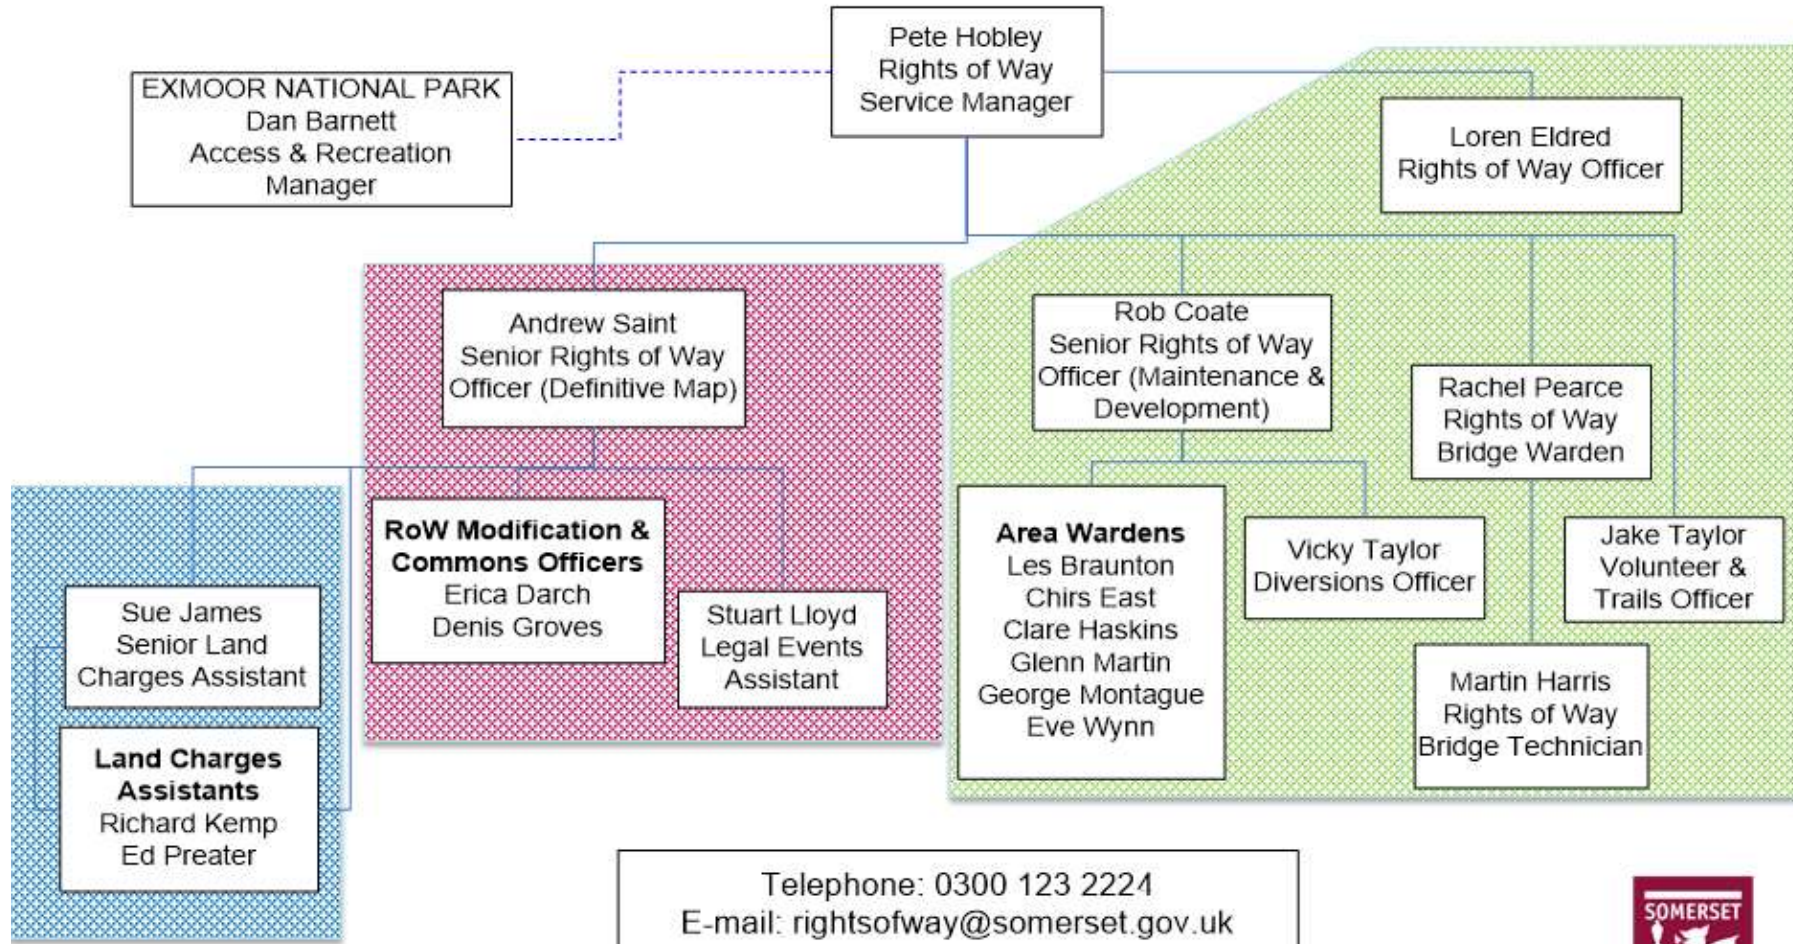

Rights of Way Service

Telephone: 0300 123 2224
E-mail: rightsofway@somerset.gov.uk

WWW.SOMERSET.GOV.UK